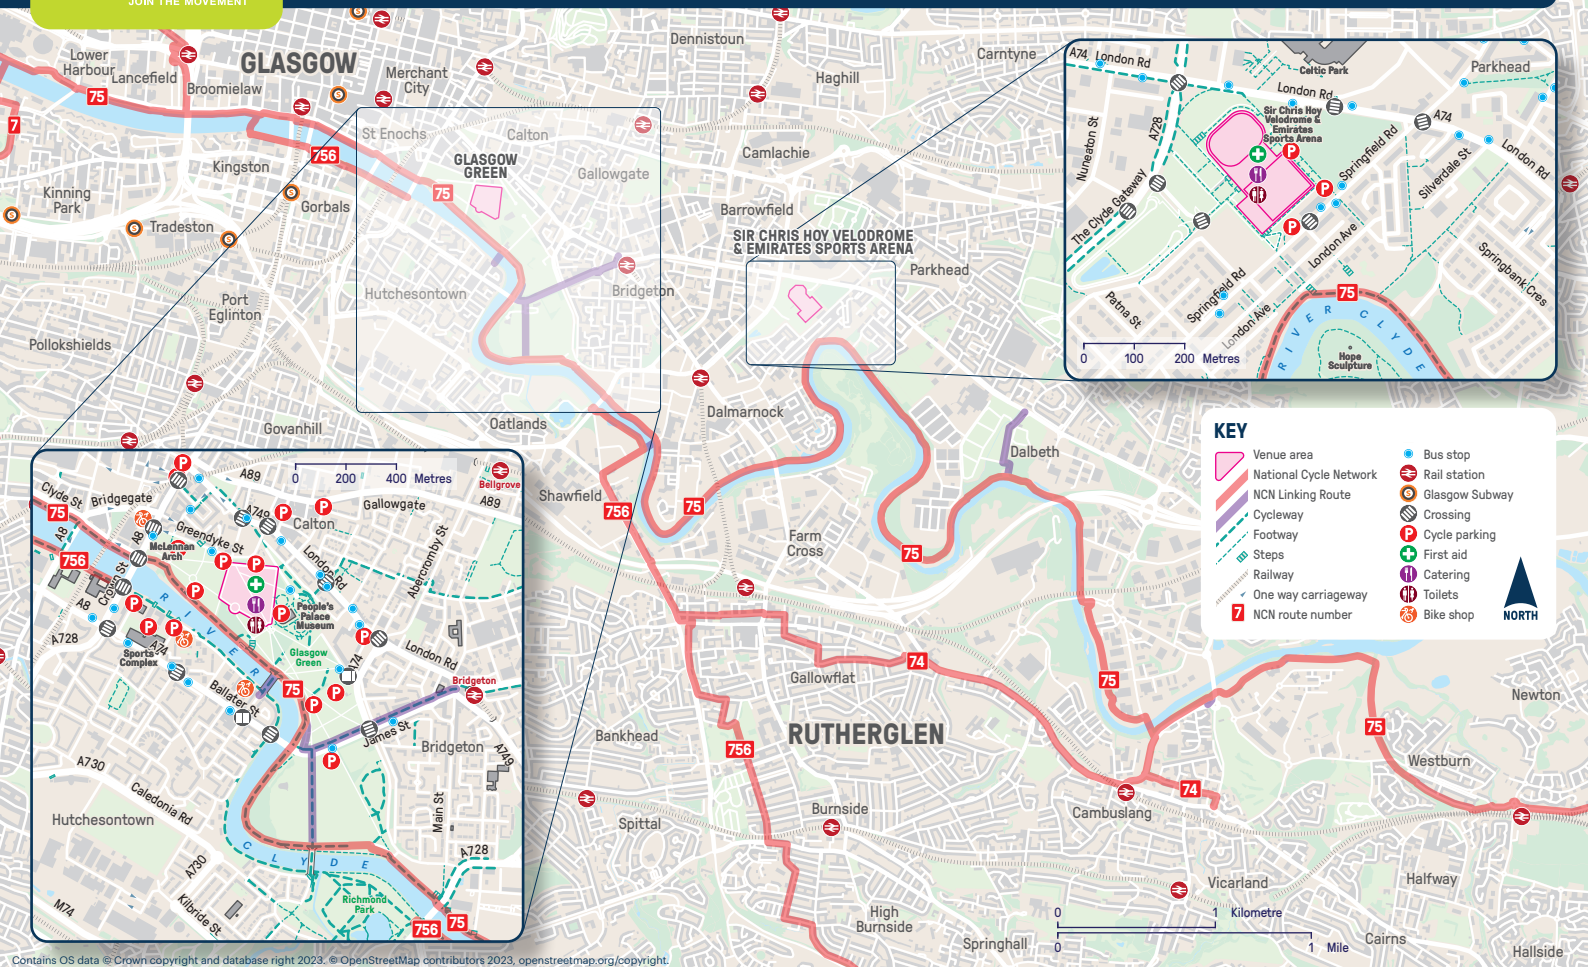

## HOW TO REACH THE VENUES

### GLASGOW GREEN and SIR CHRIS HOY VELODROME & EMIRATES ARENA

*Glasgow Green* – the city’s oldest and arguably most iconic park – hosts the BMX Freestyle and Trials events. *Glasgow Green* is situated on the banks of the Clyde to the southwest of the city centre. NCN 75 passes through the park, whilst NCN 756 lies a short distance to the south.

Track Cycling events will take place in the *Sir Chris Hoy Velodrome*, with Cycle Ball and Artistic Cycling competitions taking place in the adjacent *Emirates Arena*, in Glasgow’s East End. NCN 75 provides a traffic-free link for cyclists along the banks of the Clyde, between the city centre and both venues.

## APPROXIMATE DISTANCES AND TRAVEL TIMES FROM QUEEN STREET STATION

**GLASGOW GREEN:** 1.4 miles (2.2 km) **by bicycle: 15 mins**  
**on foot: 25 mins**

**SIR CHRIS HOY VELODROME  
and EMIRATES ARENA:** 3 miles (4.8 km) **by bicycle: 20 mins**  
**on foot: 50 mins**